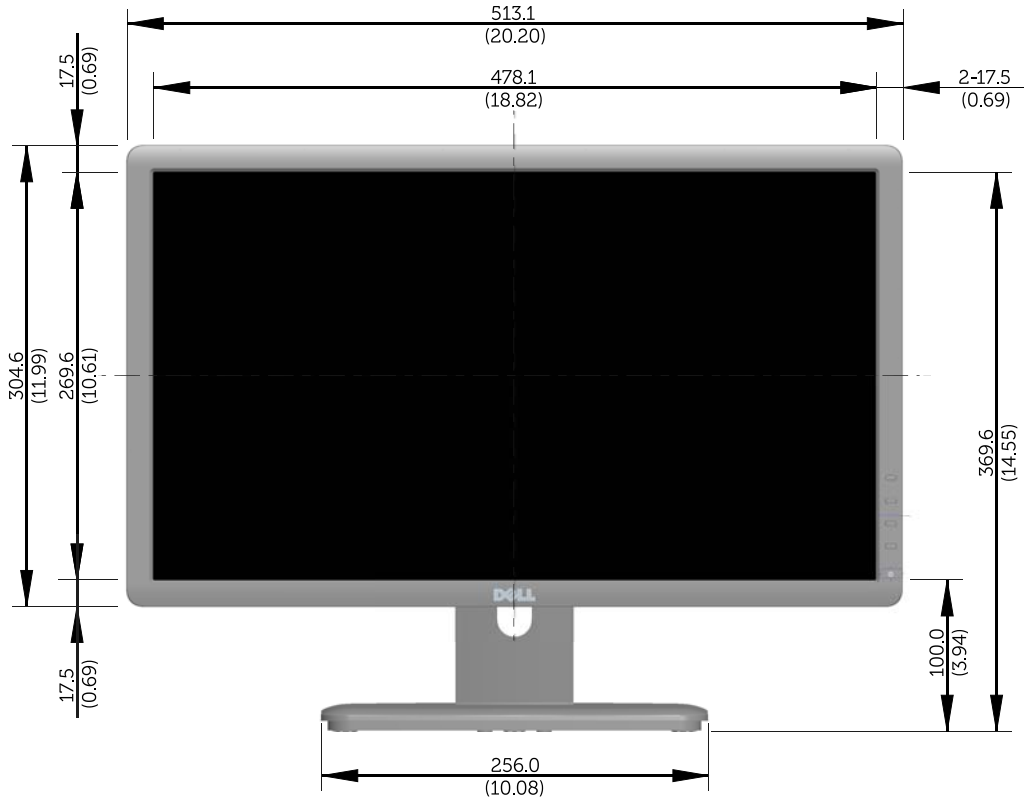

# E1713S Outline Dimensions

Nominal Dimensions  
Unit: mm (inch)

Back view of Monitor without stand

# E2013H Outline Dimensions

Nominal Dimensions  
Unit: mm (inch)

Back view of Monitor without stand

# E2213H Outline Dimensions

Normal Dimensions  
Unit: mm(inch)

# E2313H Outline Dimensions

Nominal Dimensions  
Unit: mm(inch)