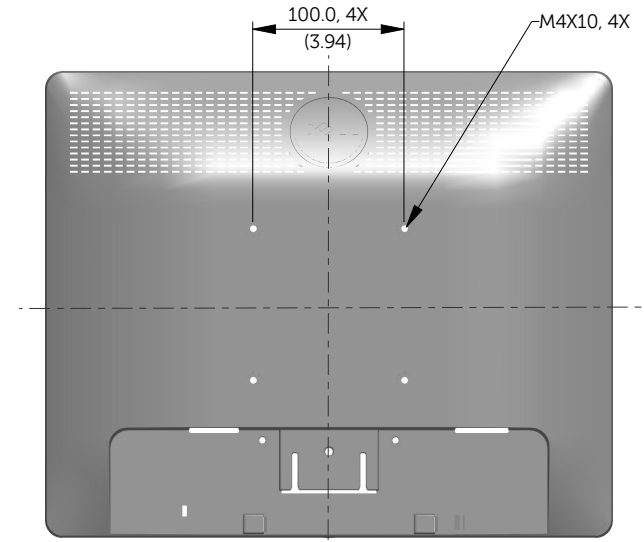

# E1713S Outline Dimensions

Nominal Dimensions  
Unit: mm (inch)

Back view of Monitor without stand

# E2013H Outline Dimensions

Nominal Dimensions  
Unit: mm (inch)

Back view of Monitor without stand

# E2213H Outline Dimensions

Normal Dimensions  
Unit: mm(inch)

# E2313H Outline Dimensions

Nominal Dimensions  
Unit: mm(inch)