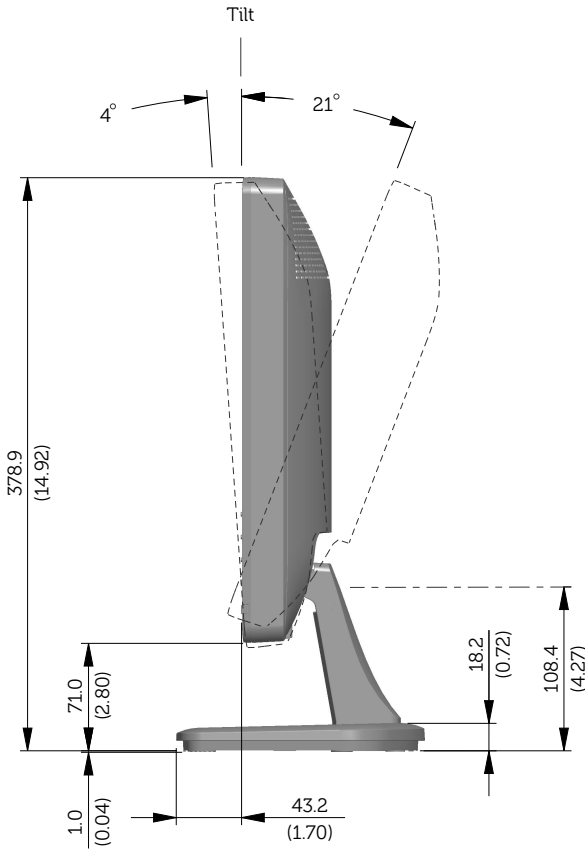

# E1713S Outline Dimensions

Nominal Dimensions  
Unit: mm (inch)

Back view of Monitor without stand

# E2013H Outline Dimensions

Nominal Dimensions  
Unit: mm (inch)

Back view of Monitor without stand

# E2213H Outline Dimensions

Normal Dimensions  
Unit: mm(inch)

# E2313H Outline Dimensions

Nominal Dimensions  
Unit: mm(inch)