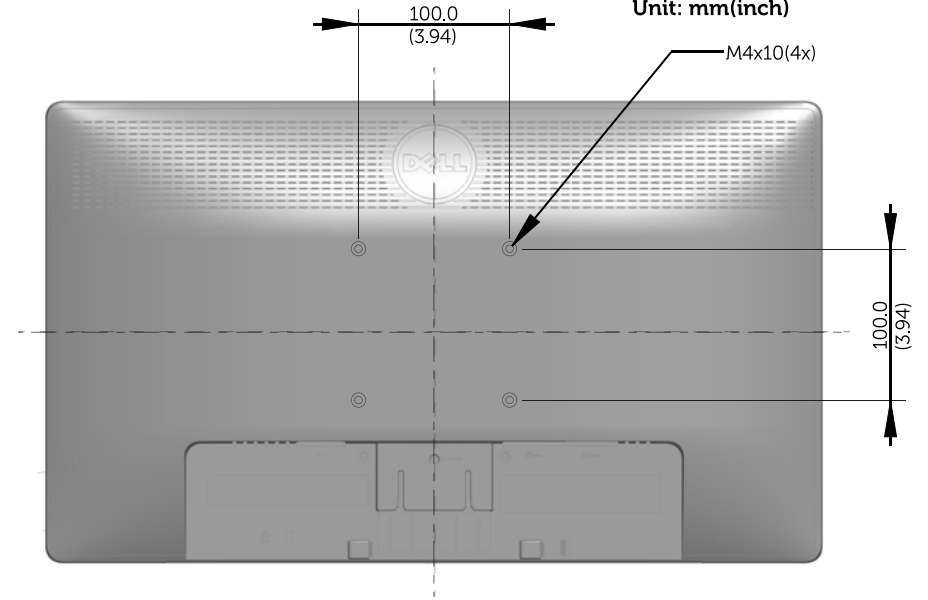

# E1713S Outline Dimensions

Nominal Dimensions  
Unit: mm (inch)

Back view of Monitor without stand

# E2013H Outline Dimensions

Nominal Dimensions  
Unit: mm (inch)

Back view of Monitor without stand

# E2213H Outline Dimensions

Normal Dimensions  
Unit: mm(inch)

# E2313H Outline Dimensions

Nominal Dimensions  
Unit: mm(inch)