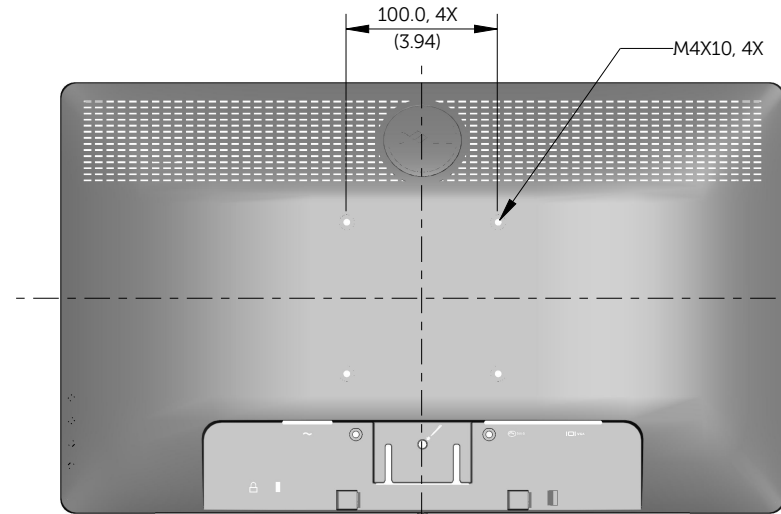

# E1713S Outline Dimensions

Nominal Dimensions  
Unit: mm (inch)

Back view of Monitor without stand

# E2013H Outline Dimensions

Nominal Dimensions  
Unit: mm (inch)

Back view of Monitor without stand

# E2213H Outline Dimensions

Normal Dimensions  
Unit: mm(inch)

# E2313H Outline Dimensions

Nominal Dimensions  
Unit: mm(inch)