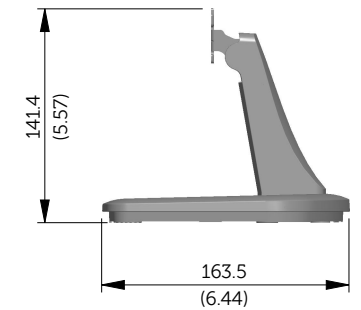

# E1713S Outline Dimensions

Nominal Dimensions  
Unit: mm (inch)

Back view of Monitor without stand

# E2013H Outline Dimensions

Nominal Dimensions  
Unit: mm (inch)

Back view of Monitor without stand

# E2213H Outline Dimensions

Normal Dimensions  
Unit: mm(inch)

# E2313H Outline Dimensions

Nominal Dimensions  
Unit: mm(inch)