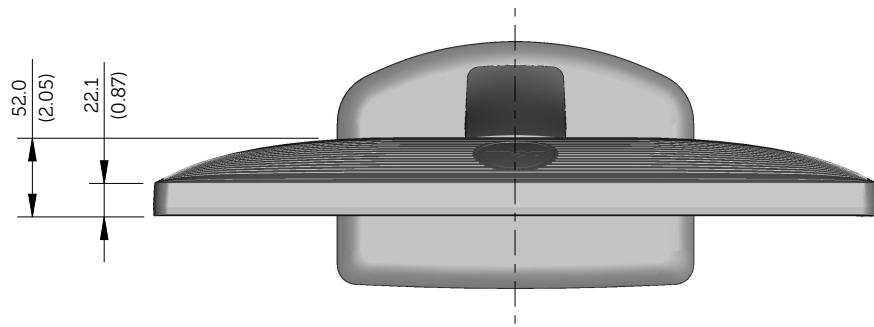

# E1713S Outline Dimensions

Nominal Dimensions  
Unit: mm (inch)

Back view of Monitor without stand

# E2013H Outline Dimensions

Nominal Dimensions  
Unit: mm (inch)

Back view of Monitor without stand

# E2213H Outline Dimensions

Normal Dimensions  
Unit: mm(inch)

# E2313H Outline Dimensions

Nominal Dimensions  
Unit: mm(inch)