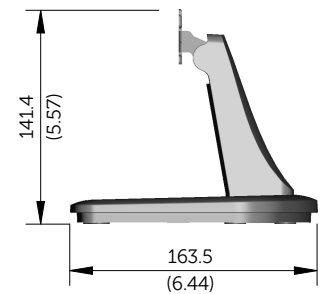

# E1713S Outline Dimensions

Nominal Dimensions  
Unit: mm (inch)

Back view of Monitor without stand

# E2013H Outline Dimensions

Nominal Dimensions  
Unit: mm (inch)

Back view of Monitor without stand

# E2213H Outline Dimensions

Normal Dimensions  
Unit: mm(inch)

# E2313H Outline Dimensions

Nominal Dimensions  
Unit: mm(inch)