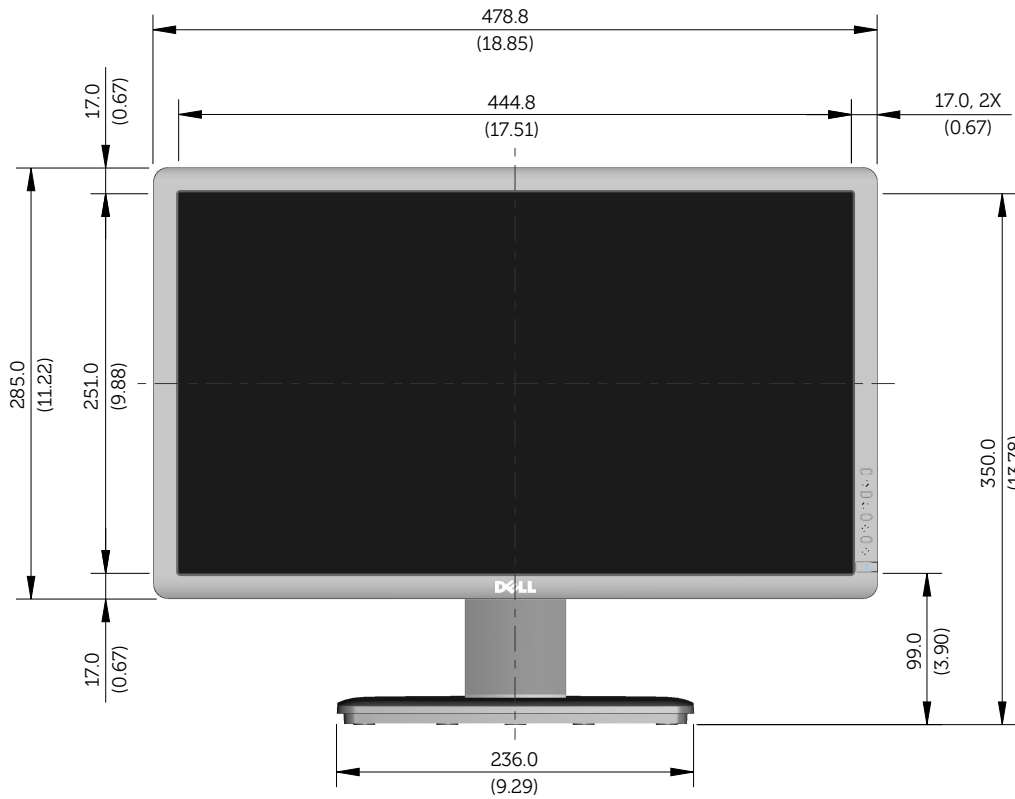

# E1713S Outline Dimensions

Nominal Dimensions  
Unit: mm (inch)

Back view of Monitor without stand

# E2013H Outline Dimensions

Nominal Dimensions  
Unit: mm (inch)

Back view of Monitor without stand

# E2213H Outline Dimensions

Normal Dimensions  
Unit: mm(inch)

# E2313H Outline Dimensions

Nominal Dimensions  
Unit: mm(inch)