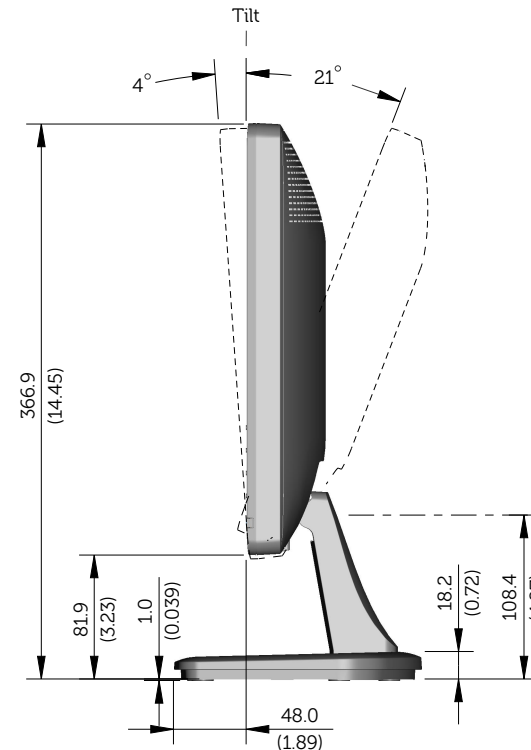

# E1713S Outline Dimensions

Nominal Dimensions  
Unit: mm (inch)

Back view of Monitor without stand

# E2013H Outline Dimensions

Nominal Dimensions  
Unit: mm (inch)

Back view of Monitor without stand

# E2213H Outline Dimensions

Normal Dimensions  
Unit: mm(inch)

# E2313H Outline Dimensions

Nominal Dimensions  
Unit: mm(inch)