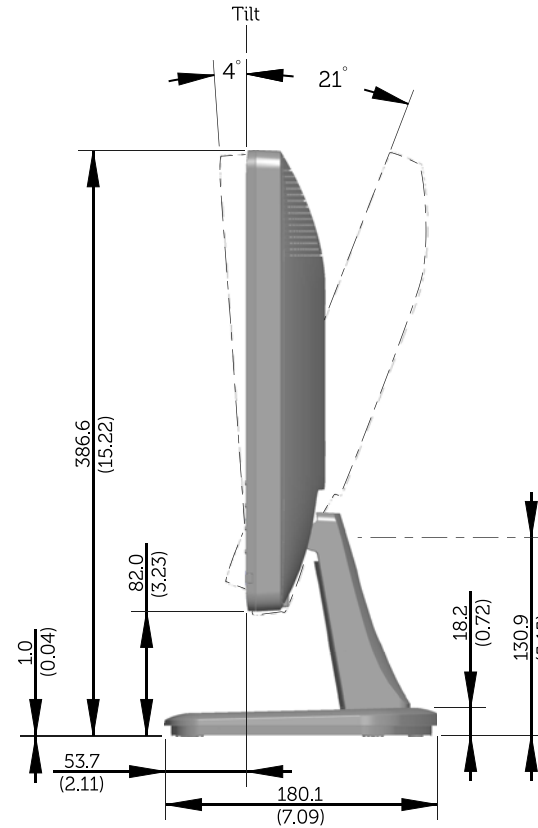

# E1713S Outline Dimensions

Nominal Dimensions  
Unit: mm (inch)

Back view of Monitor without stand

# E2013H Outline Dimensions

Nominal Dimensions  
Unit: mm (inch)

Back view of Monitor without stand

# E2213H Outline Dimensions

Normal Dimensions  
Unit: mm(inch)

# E2313H Outline Dimensions

Nominal Dimensions  
Unit: mm(inch)