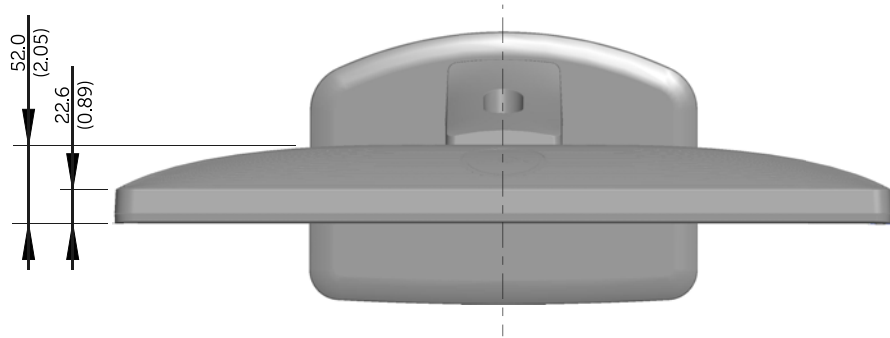

# E1713S Outline Dimensions

Nominal Dimensions  
Unit: mm (inch)

Back view of Monitor without stand

# E2013H Outline Dimensions

Nominal Dimensions  
Unit: mm (inch)

Back view of Monitor without stand

# E2213H Outline Dimensions

Normal Dimensions  
Unit: mm(inch)

# E2313H Outline Dimensions

Nominal Dimensions  
Unit: mm(inch)