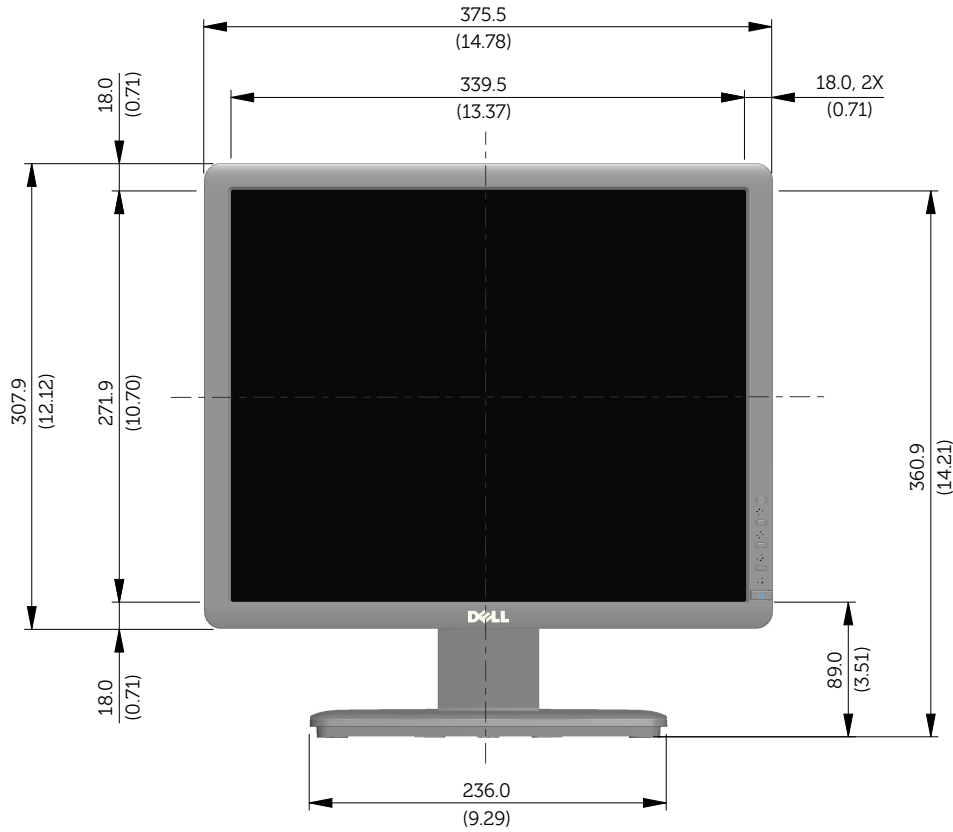

# E1713S Outline Dimensions

Nominal Dimensions  
Unit: mm (inch)

Back view of Monitor without stand

# E2013H Outline Dimensions

Nominal Dimensions  
Unit: mm (inch)

Back view of Monitor without stand

# E2213H Outline Dimensions

Normal Dimensions  
Unit: mm(inch)

# E2313H Outline Dimensions

Nominal Dimensions  
Unit: mm(inch)