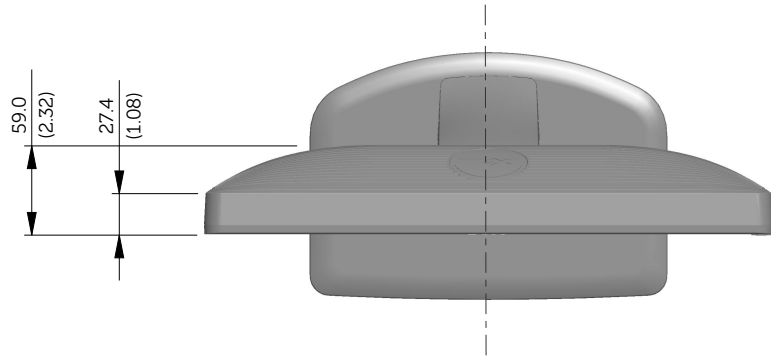

# E1713S Outline Dimensions

Nominal Dimensions  
Unit: mm (inch)

Back view of Monitor without stand

# E2013H Outline Dimensions

Nominal Dimensions  
Unit: mm (inch)

Back view of Monitor without stand

# E2213H Outline Dimensions

Normal Dimensions  
Unit: mm(inch)

# E2313H Outline Dimensions

Nominal Dimensions  
Unit: mm(inch)